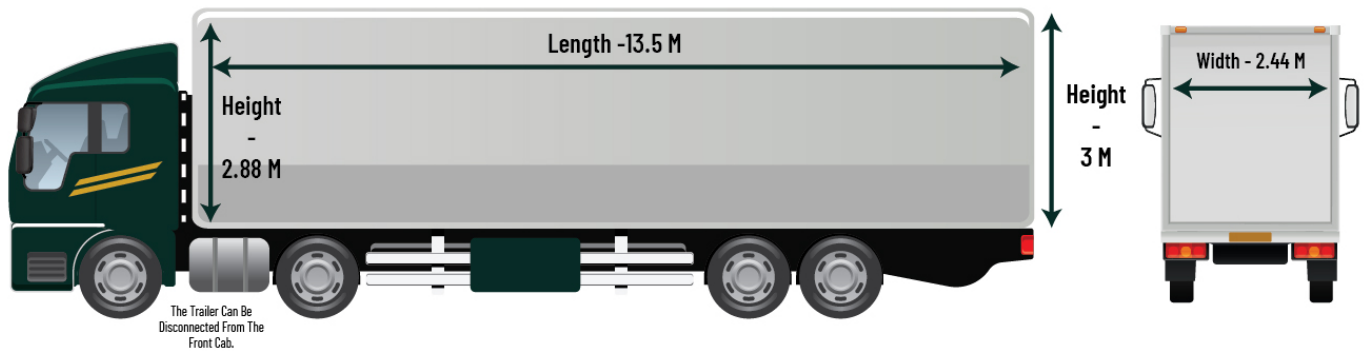

SPEC SHEET 13.5 Mega Koffer Trailer

Exterior Dimensions

Interior Dimensions

★ Maximum Loading 21 Ton

★ Euro Emission Class Class 6

★ Equipment: Two 4.3 M Loading Ramps - 5x Loadbars - 6x Safety Belts - Mesh Boxes (Optional)