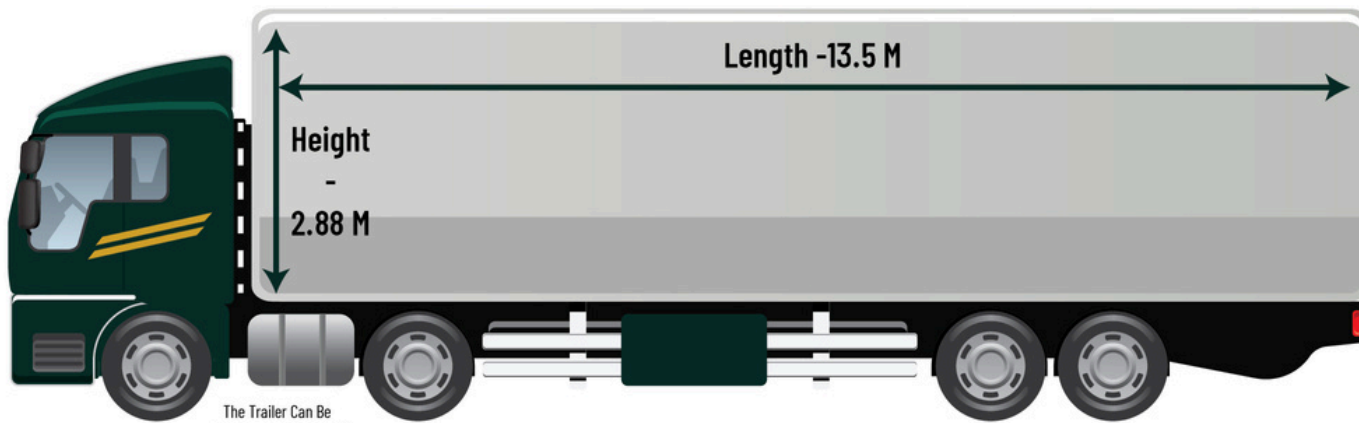

SPEC SHEET 13.5 Mega Koffer Trailer

Exterior Dimensions

Length -16.5 M

Width -2.55 M

Height
-
4 M

The Trailer Can Be
Disconnected From The
Front Cab.

Interior Dimensions

Length -13.5 M

Height
-
2.88 M

Height
-
3 M

Width - 2.44 M

The Trailer Can Be
Disconnected From The
Front Cab.

★ Maximum Loading 21 Ton

★ Hydraulic Lift Capacity 1.5 Ton

★ Euro Emission Class Class 6

★ Equipment: Two 4.3 M Loading Ramps - 5x Loadbars - 6x Safety Belts - Mesh Boxes (Optional)