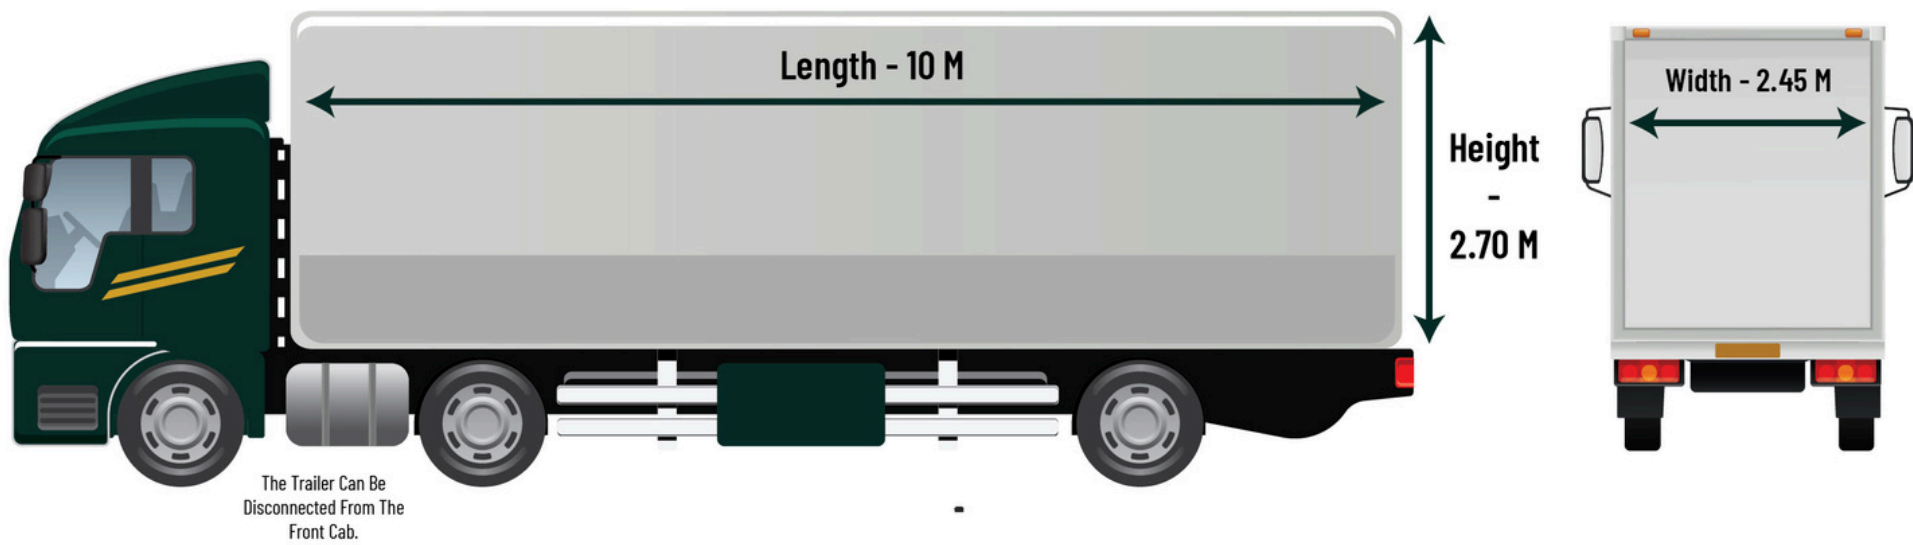

SPEC SHEET 10 Meter City Trailer

Exterior Dimensions

Interior Dimensions

- ★ Maximum Loading 10 Ton
- ★ Hydraulic Lift Capacity 1.5 Ton
- ★ Euro Emission Class Class 6
- ★ Equipment: Tail Lift - 5x Loadbars - 6x Safety Belts - 2nd Floor of Plywood (Optional)